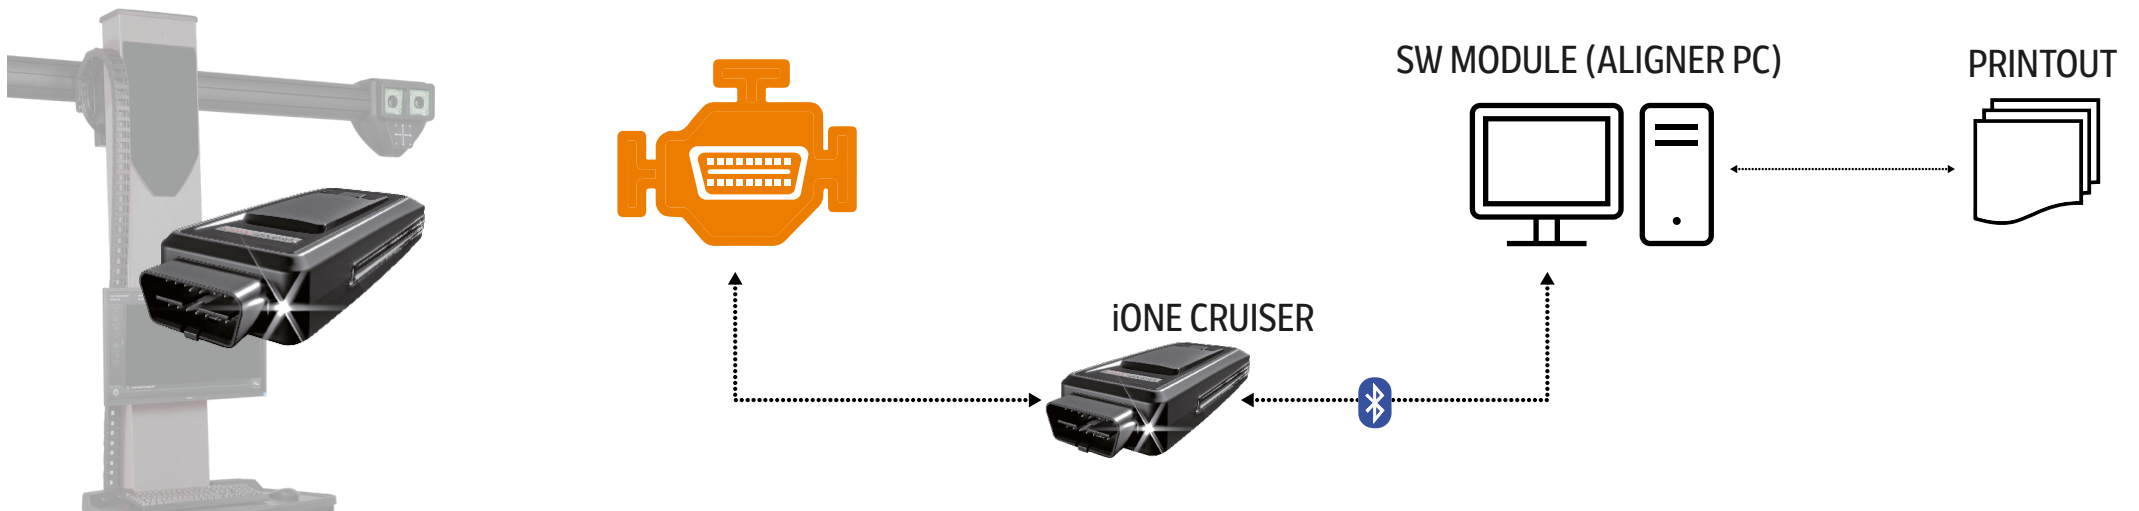

OPTIONAL ACCESSORIES iONE CRUISER

Image	Description	Code	
	STEERING WHEEL RESET FOR iONE CRUISER STEERING WHEEL RESET (SWR) LICENSE 12 months Steering Wheel Reset is a specific application, fully integrated with the wheel alignment software. Selecting the vehicle automatically loads the Steering Wheel Reset functions as needed, allowing an easy and fast steering wheel angle reset.	8-67500019	
	USB/Bluetooth Dongle Kit Required for use with the SWR license - Long-range USB/Bluetooth dongle with antenna - USB extension cable with mounting adhesive	8-67500020	

CONNECTIVITY