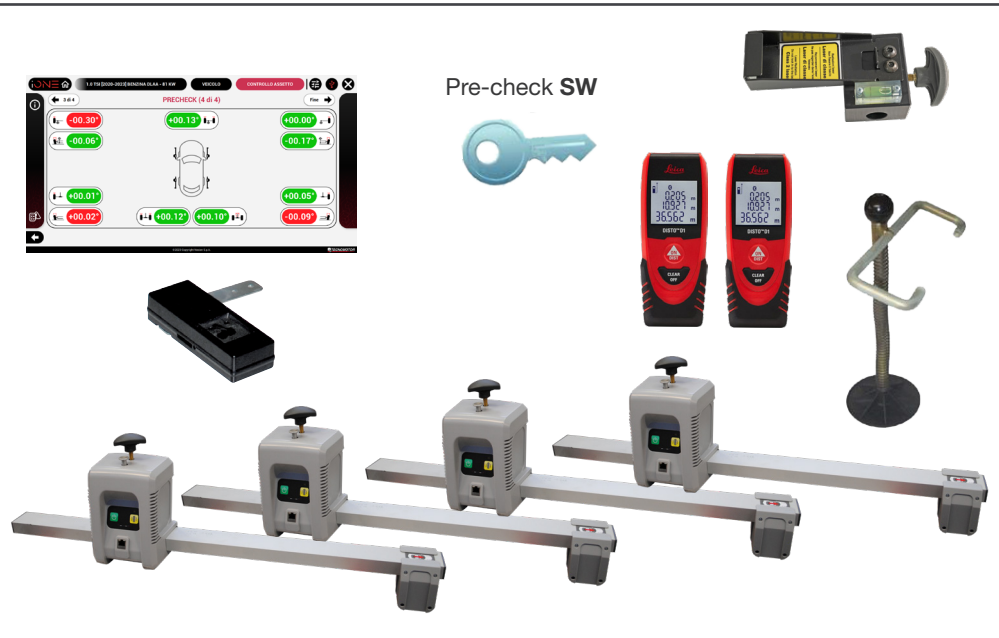

PROADAS TS-3D DIGITAL

Code	Electrical Supply	Description	
0-62103501/00	110-230/1ph/50-60Hz	PROADAS TS-3D DIGITAL The TS-3D Digital kit is designed for customers having a NEXION new generation camera wheel aligner and is composed by : PROADAS SCE 910, Radar panel, n. 2 BT laser pointers, Laser pointer support for bracket, Long radar bar kit, 3D Target kit, 75" Monitor, Mini-PC for digital targets reproduction for the front camera, data exchange kit wheel aligner - PROADAS.	
8-62100123		Functionality license PROADAS DIGITAL, 12 months subscription (compulsory)	
8-62400013		Customization kit PROADAS TS-3D DIGITAL (compulsory)	

PROADAS START DIGITAL

Code	Electrical Supply	Description	
0-62103601/00	110-230/1ph/50-60Hz	PROADAS START DIGITAL The START kit is composed by : PROADAS SCE 910, Radar panel,n, 2 laser pointers, START alignment kit, Long radar bar kit, 75" Monitor, Monitor cover, Mini-PC for digital targets reproduction for the front camera. Two (2) brackets are needed (not included as standard).	
8-62100123		Functionality license PROADAS DIGITAL, 12 months subscription (compulsory)	
8-62400014		Customization kit PROADAS START DIGITAL (compulsory)	

PROADAS RS V1

Code	Electrical Supply	Description	
0-62103701/00	110-230V/1PH/60-60HZ	PROADAS RS V1 The RS V1 kit is designed for customers not having a wheel aligner and is composed by: PROADAS SCE 910, Radar panel, Optical sensors adjustment kit, Laser pointer support for bracket, Steering lock, License for wheel alignment pre-check; Short bar kit. Four (4) brackets are needed, NOT INCLUDED AS STANDARD.	
8-62100012		Functionality license 12 months subscription (compulsory)	
8-62400015		RS V1 customization kit (compulsory)	